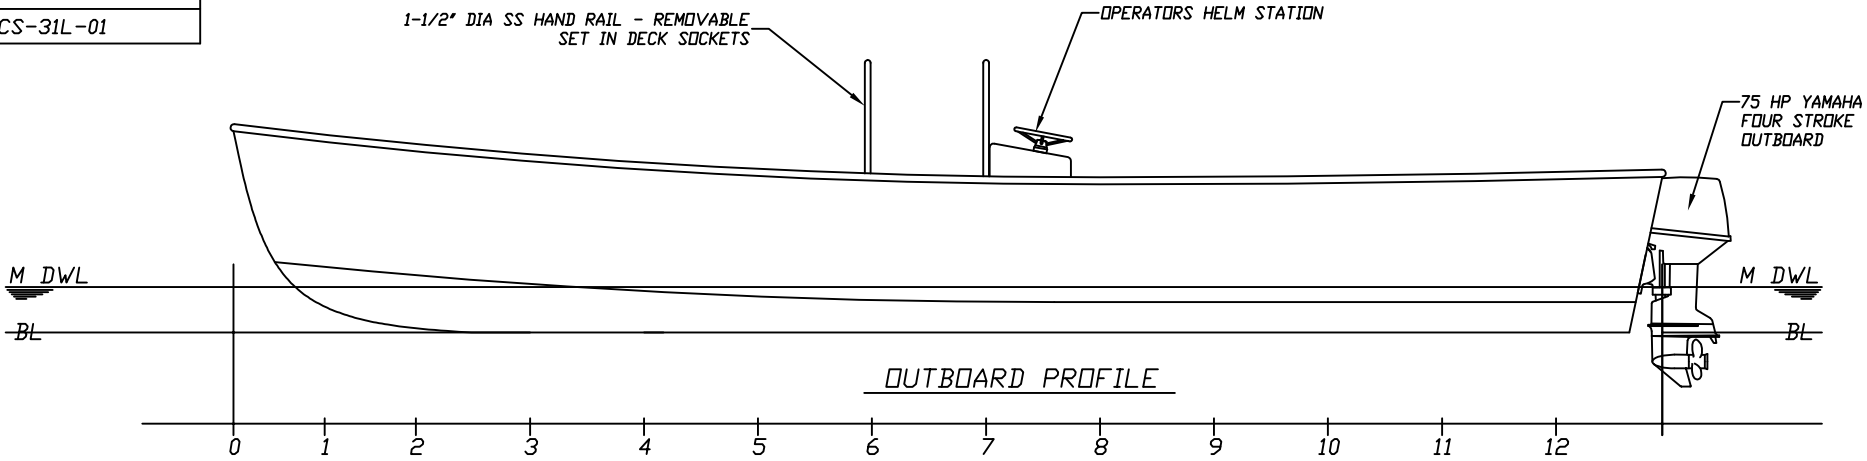

CHESAPEAKE SHIPBUILDING CORP
710 FITZWATER STREET
SALESBURY, MD 21801
1-410-742-4900
1-410-742-3689 FAX

CS-310 31 FT LAUNCH
40 PASSENGERS + 1 CREW

GENERAL ARRANGEMENTS
OUTBOARD PROFILE
GEN DECK PLAN

DRAWN BY: JW/RS DATE: 2/20/07
CHECKED BY: ALT #: 2
APPROVED BY:

DWG #: CS-31L-01

SCALE IN FEET
0 1 2 3 4

OUTBOARD PROFILE